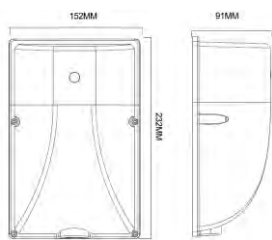

Finish Option

Dimension

LT-WP02A-12W

LT-WP02A-18W/26W

Dusk-Dawn Mode

* Automatically dusk-to-dawn photocell functionality.
 Light OFF at sunrise/daytime and light ON at sundown/night.

Order Information

Sample Number: LT-WP02A-26W-27K-PC