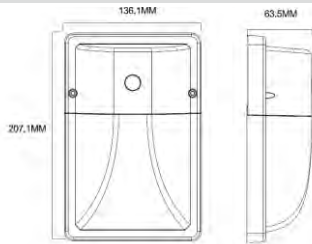

Dimension

LT-WP02A-12W