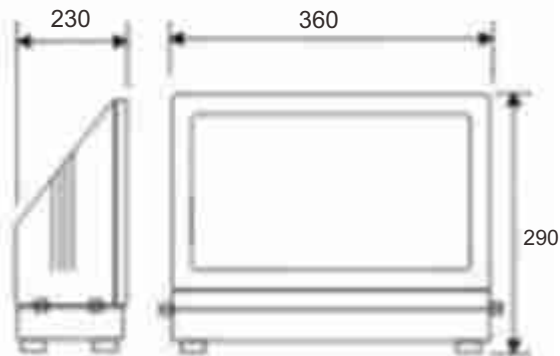

Dimension (mm)

Occupancy Sensor

Order Information

Sample Number: LT-WPC-60W-30K-WH-DM

Com.	Family Name	Wattage	Voltage	CCT	Finish	Control Mode
LT	WPC	45W	Blank=100-277VAC	30K=3000K	Blank=Brown	DM=0-10VDC Dimming
Lightide	Wall Pack Full Cutoff	60W 100W	HV=200-480VAC	40K=4000K 50K=5000K 57K=5700K	WH=White	PC=Photocell MS= Motion sensor EM=Emergency Backup

MORE QUALIFIED PRODUCTS, PLEASE CONTACT

Email: sales@lightideled.com
<https://www.lightideled.com>
Lightide Manafactory Co., Ltd All right reserved.

LIGHTIDE