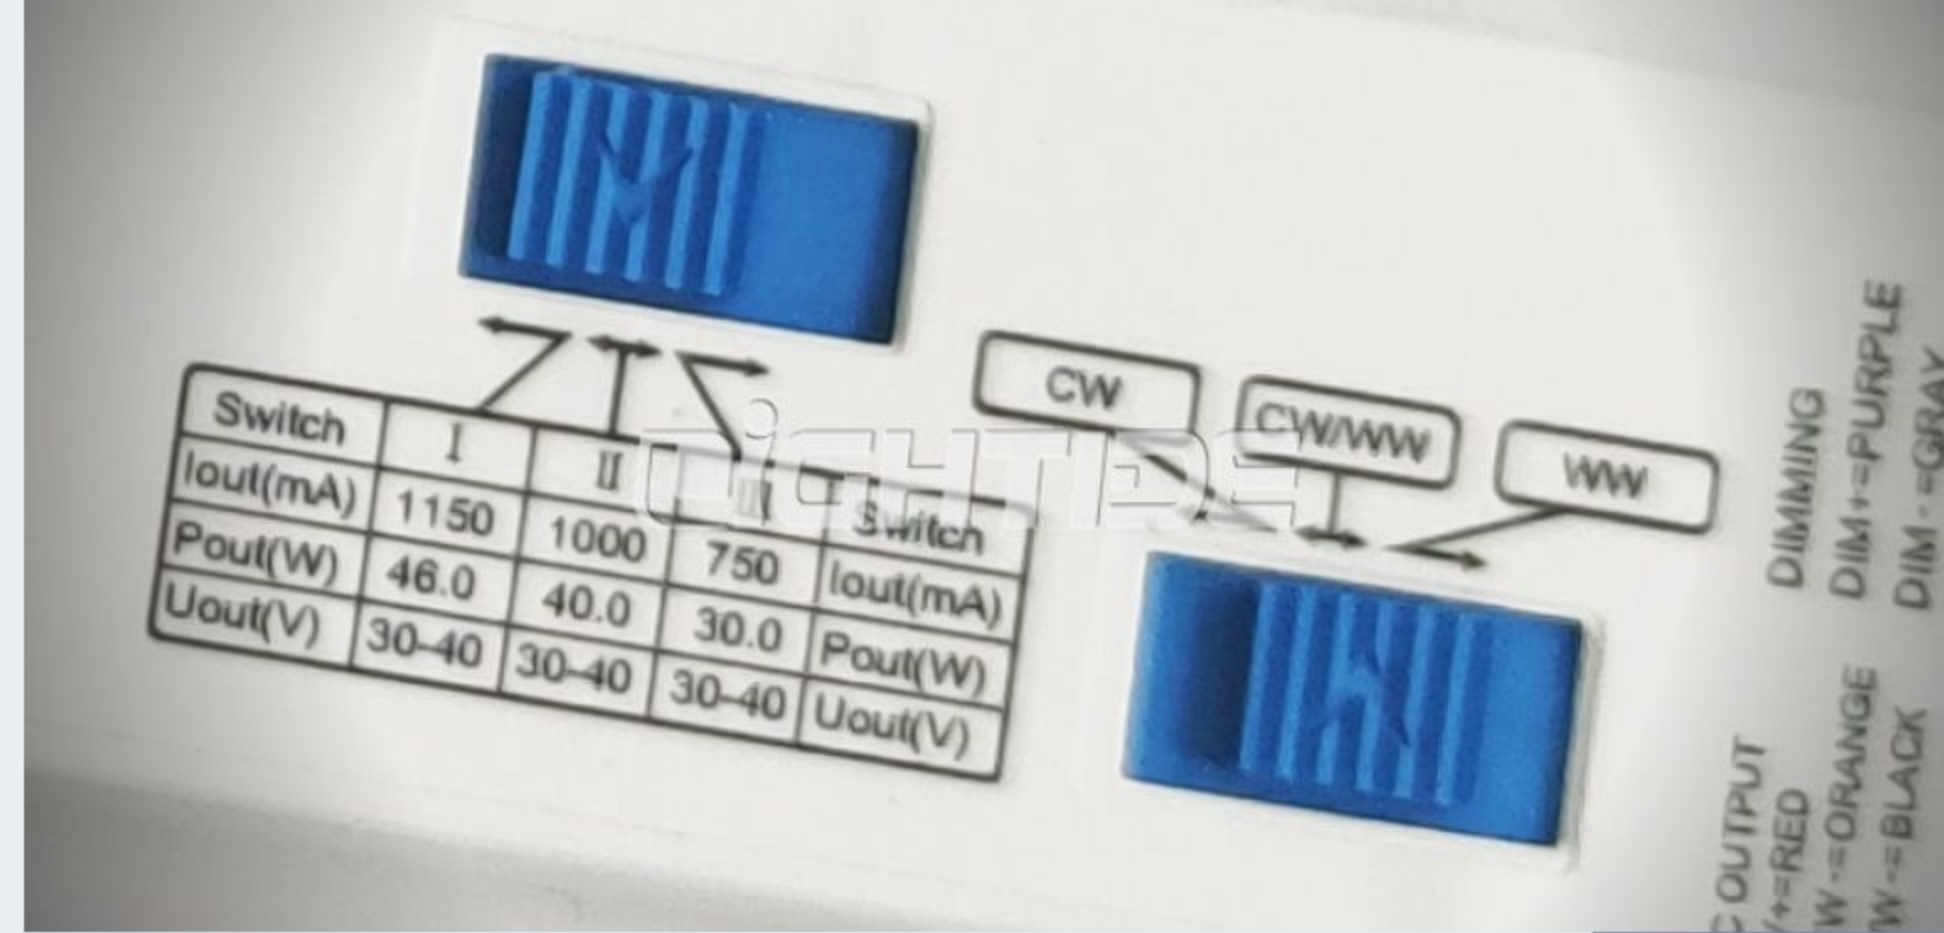

LIGHTIDE MANUFACTORY CO., LTD

MAY 20, 2022

WALL PACK

www.lightideled.com

TUNABLE POWER & CCT

- **POWER TUNABLE**

Allowed 3 different wattage settings with a simple slide switch, such as 60W, 80W, and 100W

- **CCT TUNABLE**

Unique color-temperature changing technology can be adjusted in the range of 3000K-4000K-5000K on site.

EXCELLENT PERFORMANCE

Adopt high-efficiency SMD LEDs with light efficiency 120lm/w, which can replace traditional 175W to 250W metal halides and high pressure sodium fixtures, cutting down your electricity bill up to 80%.

ROTATABLE

LIGHT HEAD

38°

DURABLE DESIGN

- Die-casting aluminum alloy case
- Shatter-proof plastic cover.
- Rust-proof and corrosion-proof ratings.

INTELLIGENT

DETECTION

IP65

WATERPROOF

Resists all weather conditions, such as humid conditions, rainy season, heavy snow and other bad weather.

EASY INSTALLATION

Fit standard electrical box for
fast J-box mount.

www.lightideled.com