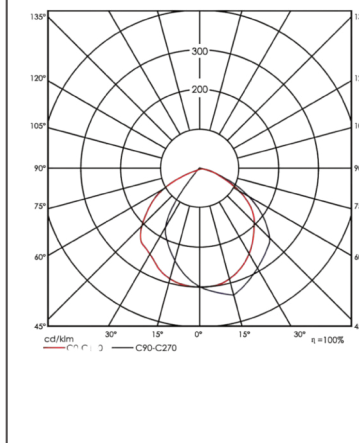

### Features

Style	Full Cutoff
Diffuser	Shatter-proof PC
Housing	Aluminum Alloy
Waterproof	IP65
Lumen Efficacy	120 LPW
Wattage	30W, 60W, 80W, 100W, 120W
Color Temperature	3000K, 4000K, 5000K, 5700K
Motion Sensor	Occupancy
Photocell	Available
Emergency Backup	UL924, CEC Title-20
Listed	ETL/cETL, CE, RoHS
Warranty	5 Years

### Dimension

### Specification

Model#	Input Voltage	Power	Light Efficacy	Beam Angle	CRI	Equv.
LT-WPCA-30W	100-277VAC	30W	120 LPW	120	>70	75-100W MH
LT-WPCA-60W	100-277VAC	60W	120 LPW	120	>70	175-250W MH
LT-WPCA-80W	100-277VAC	80W	120 LPW	120	>70	250-400W MH
LT-WPCA-100W	100-277VAC	100W	120 LPW	120	>70	400W MH
LT-WPCA-120W	100-277VAC	120W	120 LPW	120	>70	400-600W MH