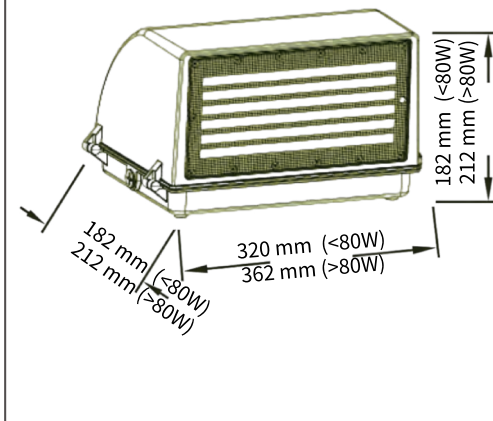

### Features

Style	Full Cutoff
Diffuser	Shatter-proof PC
Housing	Aluminum Alloy
Waterproof	IP65
Lumen Efficacy	120 LPW
Wattage	30W, 60W, 80W, 100W, 120W
Color Temperature	3000K, 4000K, 5000K, 5700K
Motion Sensor	Occupancy
Photocell	Available
Emergency Backup	UL924, CEC Title-20
Listed	ETL/cETL, CE, RoHS
Warranty	5 Years

### Dimension