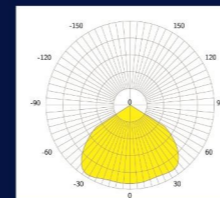

LED VAPOR TIGHT

Garage Lighting Solution

Linear LED vapor tight light fixtures can be built with wattage & CCT selectable switch to reduce stocking inventory. And this led fixture is powerful lighting in harsh environments, protecting the light source from dust and moisture.

Shatter-proof
Housing

High Efficacy
150 LPW

CCT & Wattage
Selectable

Impact Rated
IK08

IP65 Rating
Waterproof

FEATURE

Style	Vapor Tight
Housing	5VA Rated ABS
Diffuser	V0 Rated PC, Shatter-Proof
Waterproof	IP65
Lumen Efficacy	150 LPW (Clear), 130 LPW (Frosty)
Input Power & CCT	Selectable
Sensor	Microwave motion/photocell
Warranty	5 Years
Beam Angle	120 deg.
Emergency Backup	UL924, CEC Title-20
Listed	DLC, ETL/cETL, CE, RoHS

SPECIFICATION

Model#	Input Voltage	Wattage	Lumen Efficacy	CCT	CRI	Length	
LT-TPA220CP	100-277VAC	Selectable 18-22-27W	150 LPW	30K-40K-50K Selectable, Can be a single color	80	2'	
LT-TPA432CP	100-277VAC	Selectable 20-30-40W	150 LPW		80	4'	
LT-TPA444CP	100-277VAC	Selectable 32-40-50W	150 LPW		80	4"	
LT-TPA808CP	100-277VAC	Selectable 60-70-80W	150 LPW		80	8'	
LT-TPA810CP	100-277VAC	Selectable 80-90-100W	130 LPW		80	8'	
LT-TPA812	100-277VAC	120W	130 LPW		30K,40K, 50K, 57K	80	8'

CCT &
Wattage
Selectable

Motion
Sensor
Available

Intelligen
t Battery
Option

150 LPW

CERTIFICATE