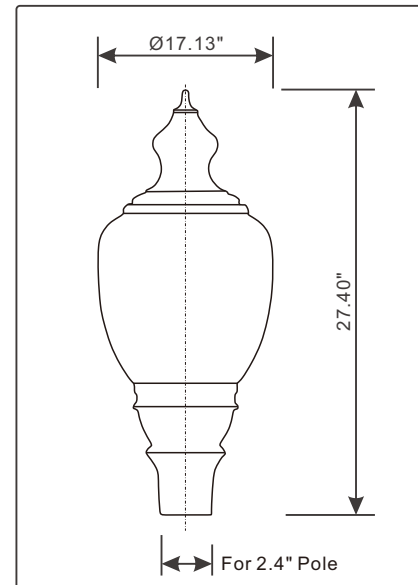

CONSTRUCTION & MATERIALS

- ◆ High-duty die-casting aluminum alloy housing
- ◆ LED design, easy maintenance
- ◆ Shatter-proof PMMA lampshade
- ◆ Copper or stainless steel fastener
- ◆ Polyester powder-coated finish
- ◆ Excellent optical design
- ◆ IK 10 rated
- ◆ Fit for 2.4" diameter of pole

LIGHTING CONTROL

- ◆ 0-10vdc dimming available

INSTALLATION

- ◆ Fit for 10'~ 30' height of pole

WARRANTY

- ◆ 5 Years

STANDARD

- ◆ EN61347-1, EN61347-2-13, EN60598-2-1, EN60598-1
- ◆ UL 924, UL 1598, CAN/CSA-C.22.2 NO. 250.0,

PACKAGE

MODEL#	QTY / CTN	N. W. / CTN	G. W. / CTN	CARTON SIZE
LT-PTS/PTV	1 piece	7.0 Kg	8.0 Kg	54X54X80 cm

DIMENSION

LAMPSHADE OPTION

APPLICATIONS

- ◆ Roadway lighting
- ◆ Parking areas lighting
- ◆ Airports lighting
- ◆ Streetscapes lighting
- ◆ Campuses lighting