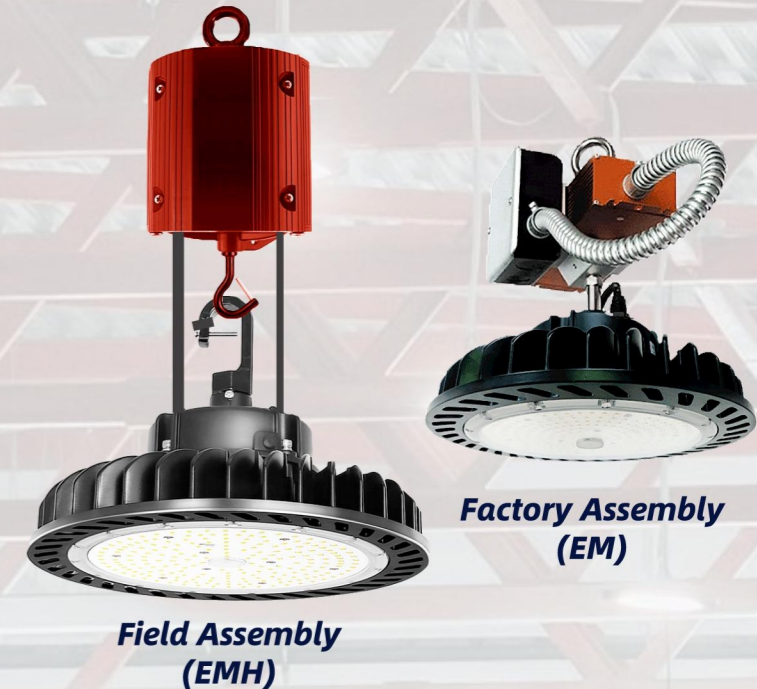

Optional Emergency Backup

Assembled an UL924 & CE certified battery in the field, they can guide people out of the building in time under power outages, blackouts, fires, and lightning strikes, etc.