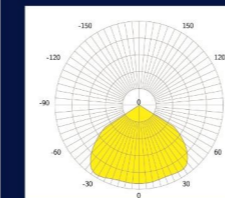

Optional Emergency Backup

Assembled an UL924 & CE certified battery in the field, they can guide people out of the building in time under power outages, blackouts, fires, and lightning strikes, etc.