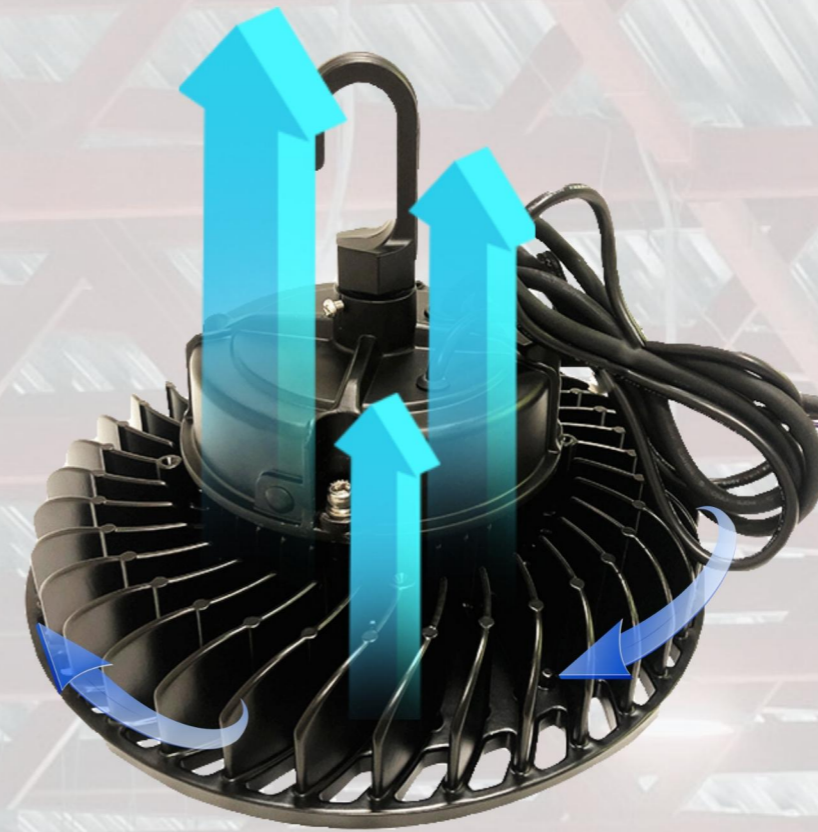

## Smaller Size

UFO LED high bay lamp features a smaller size and is more efficient than the traditional high bay lights. Moreover, IP66 rated high bay lights can deliver efficient, uniform, high lumen output for commercial, industrial, retail, plant, etc.

Smaller Size

High Efficacy  
140 LPW

Emergency  
Backup Option

Excellent Heat Sink  
System

IP66 Rating  
Waterproof

## FEATURE

Style	Smaller Size
Housing	Aluminum Alloy
Diffuser	Shatter-proof PC
Waterproof	IP66
Lumen Efficacy	140 LPW
Color Temperature	3000K, 4000K, 5000K, 5700K
Sensor	Microwave motion/photocell
Emergency Backup Available	Field Assembly, Factory Assembly
Listed	DLC, ETL/cETL, CE, RoHS
Warranty	5 Years
Beam Angle	120 deg.

## Excellent Heat Sink System Design

Only 10 inches (280mm) in diameter, the heat sink dissipation design is considering the analysis of thermodynamic cycle. The new design is more compact without sacrificing performance.