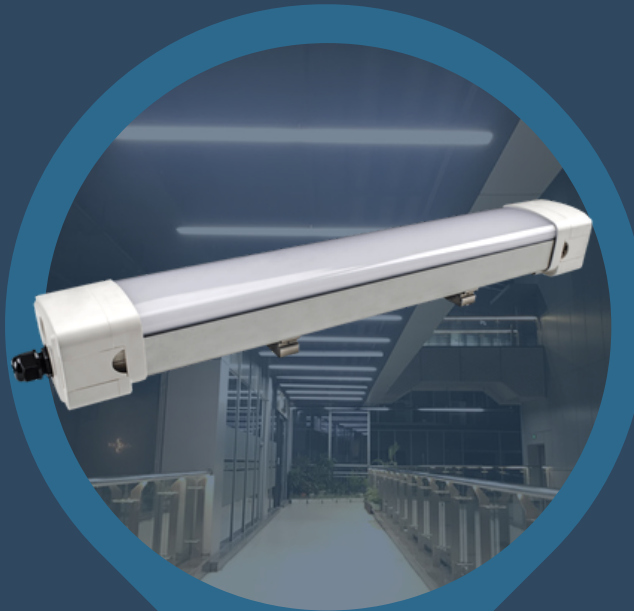

Motion Sensor

Emergency

CCT Tunable

Power Tunable

LINKABLE

LT-TPL/TPC Series

- Outputs up to 160 lumens per watt.
- Waterproof IP 65 Rated
- Linkable Directly with end-to-end connectors.
- 5-year Warranty – No-compromise warranty covered.
- Listings: DLC QPL, ETL/cETL, CE/ROHS

Linkable

Emergency

160 LPW

Motion Sensor

www.lightideled.com

TUNABLE

LT-VTA Series

- Outputs up to 130 lumens per watt
- Selectable Power Range from 32W-40W-50W or 40W-50W-60W
- Selectable CCT Range from 3000K-4000K-5000K
- 5-year Warranty
- Wide Beam Angle 165 degree
- IP65 Rated