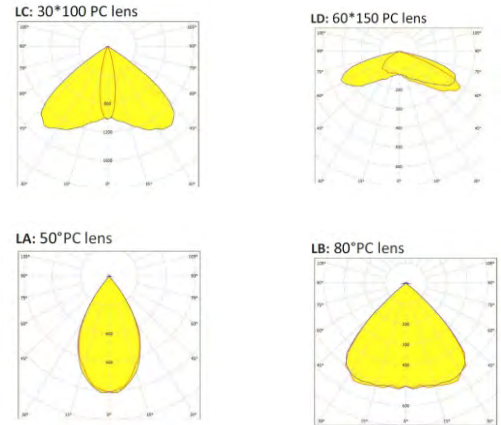

LT-HBA SERIES LED HIGH BAY SHOP LIGHT

Slim LED High Bay Light features ultra slim profile 2.0" housing design. It is made of high lumen efficacy CREE LED with 130-150 LPW light source for any application requiring maximum performance and minimum maintenance. The rugged, die-cast aluminum housing and Ip66 waterproof sealed and gasket optics compartment combine to make LED light virtually impenetrable to contaminants. LED light fixture can get the same light intensity as 250-1500W metal halide lamp for warehouse, parking lot lighting, plant lighting, supermarket, mail and other lighting applications.

Performance

Light Output Efficacy: 135+ lumen/watt
Input Power: 100/150/210/240/300/420/480W
CRI: >80
CCT: CREE 3000K, 4000K, 5000K, 6000K, 6500K
Finish: White
Input Voltage: 100-277vac or 250-520vac
Warranty: 7 years
Mounting: Pendant /Surface mount
Weight: 9.0 Kg for one module.
Dimmable: Standard 0-10V dim
Certificate ETL/cETL certified, CE & RoHS
DLC premium

Light Distribution