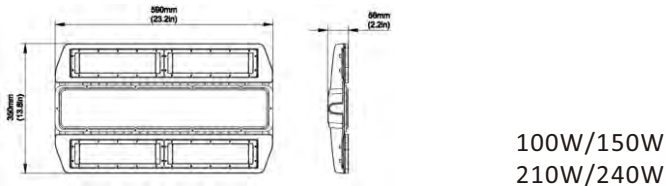

Dimension

Installation Options

Chain Pendant Kit
(Standard Kit)

Threaded Rod Kit
(4x 1/2" Nuts, 2x bracket)

Surface Mounted Kit
(Only for one unit)

Order Information

Sample Number: LT-HBA-150W-27K-PC-TR-LA-T

COM.	FAMILY NAME	WATTAGE	CCT	VOLTAGE	CONTROL MODE	BRACKET	BEAM ANGLE	FIXTURE
LT	HBA	100W 150W 210W 240W 300W 400W 480W	27K=2700K 30K=3000K 40K=4000K 50K=5000K 60K=6000K 65K=6500K	Blank=100-277VAC HV= 250-528VAC	Blank=0-10VDC Dim DA=DALI Dim PC= Photocell MS= Motion sensor EM=Emergency Kit	Blank=Chain Kit TR=Threaded Rod SM=Surface mount	LA=50° LB=80° LC=30°x100° LD=60°x150° LE=120°	Blank=One fixture D=Dual fixture

MORE QUALIFIED PRODUCTS, PLEASE CONTACT

<https://www.lighttideled.com>
Lighttide Manufacturing Co., Ltd All right reserved.