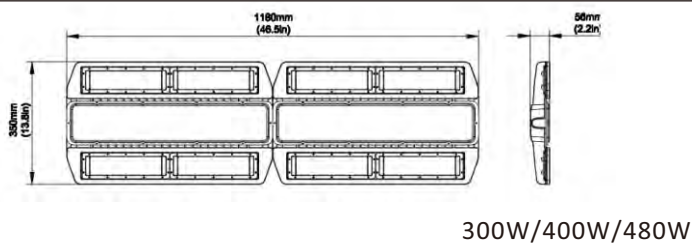

WIDE
80°

FLAT
120°

LT-HBA SERIES LED HIGH BAY SHOP LIGHT

Slim LED High Bay Light features ultra slim profile 2.0" housing design. It is made of high lumen efficacy CREE LED with 130-150 LPW light source for any application requiring maximum performance and minimum maintenance. The rugged, die-cast aluminum housing and Ip66 waterproof sealed and gasket optics compartment combine to make LED light virtually impenetrable to contaminants. LED light fixture can get the same light intensity as 250-1500W metal halide lamp for warehouse, parking lot lighting, plant lighting, supermarket, mail and other lighting applications.

Performance

Light Output Efficacy: 135+ lumen/watt
 Input Power: 100/150/210/240/300/420/480W
 CRI: >80
 CCT: CREE 3000K, 4000K, 5000K, 6000K, 6500K
 Finish: White
 Input Voltage: 100-277vac or 250-520vac
 Warranty: 7 years
 Mounting: Pendant /Surface mount
 Weight: 9.0 Kg for one module.
 Dimmable: Standard 0-10V dim
 Certificate ETL/cETL certified, CE & RoHS
 DLC premium

Light Distribution

Dimension

Installation Options

Chain Pendant Kit
 (Standard Kit)

Threaded Rod Kit
 (4x 1/2" Nuts, 2x bracket)

Surface Mounted Kit
 (Only for one unit)

Order Information

Sample Number: LT-HBA-150W-27K-PC-TR-LA-T